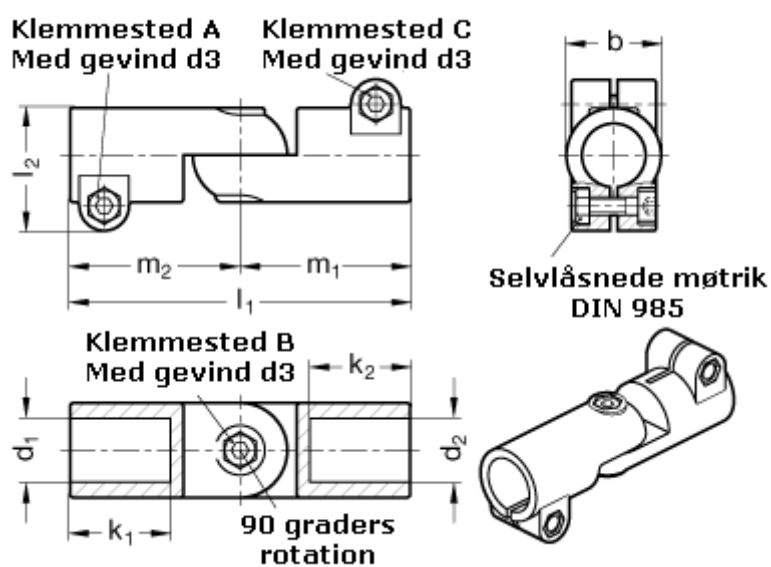

Article number: 20286B30B20S2BL

Description: E+G Swivel clamp connector joint
GN286-B30-B20-S-2-BL

Measures

$b = 40$	$m_1 = 72$
$d_1 = B30$	$m_2 = 72$
$d_2 = B20$	
$d_3 = M 8$	
$k_1 = 42.5$	
$k_2 = 42.5$	
$l_1 = 144$	
$l_2 = 52.0$	